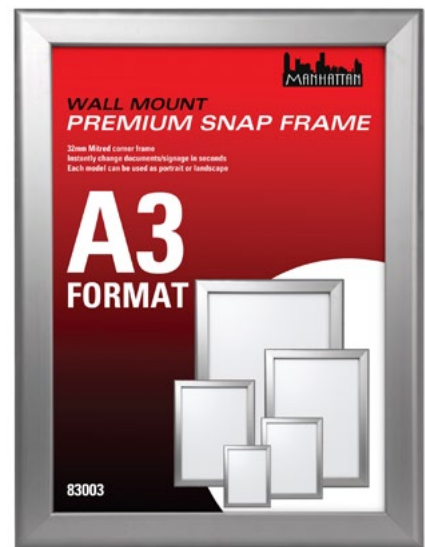

Manhattan Premium Wall Mount Snap Frames

- Each model can be used as portrait or landscape
- Instantly change documents/signage in seconds
- Made from Anodised Aluminium
- 32mm Mitred corner frame
- MDF backing board

Model No.	Product	Size	Finish	Dimensions W x H x D (mm)	Carton Quantity
83004	Snap Frame Premium	A4	Matte Silver	262 x 350 x 20	10
83044	Snap Frame Premium	A4	Black	262 x 350 x 20	10
83003	Snap Frame Premium	A3	Matte Silver	350 x 472 x 20	10
83043	Snap Frame Premium	A3	Black	350 x 472 x 20	10
83002	Snap Frame Premium	A2	Matte Silver	470 x 650 x 20	5
83001	Snap Frame Premium	A1	Matte Silver	650 x 895 x 20	5
83000	Snap Frame Premium	A0	Matte Silver	895 x 1230 x 20	5

Available Colours: