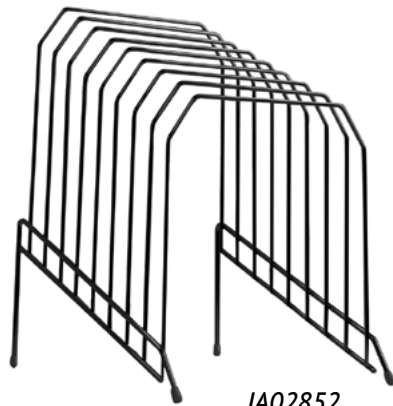

JA02852

Desktop Sorter - 8 Slots

- Simple & professional storage solution
- Non marring plastic feet

Model No.	Product	Dimensions W x H x D (mm)	Carton Quantity
JA02850	Desktop Sorter 8 Slot - Chrome	230 x 265 X 320	12
JA02852	Desktop Sorter 8 Slot - Black	230 x 265 X 320	12

Available Colours: