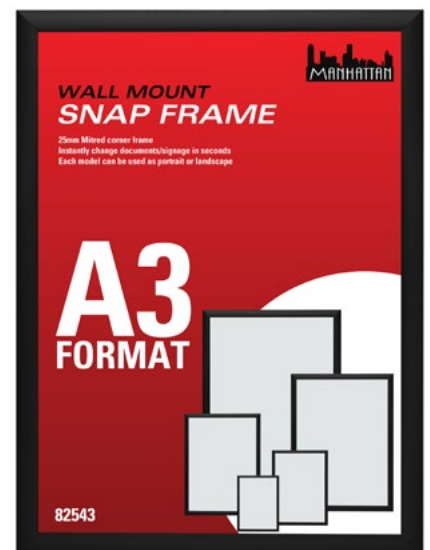

Manhattan Classic Wall Mount Snap Frames

- Each model can be used as portrait or landscape
- Instantly change documents/signage in seconds
- Made from Anodised Aluminium
- 25mm Mitred corner frame
- Plastic backing board

Model No.	Product	Size	Finish	Dimensions W x H x D (mm)	Carton Quantity
82505	Snap Frame Standard	A5	Matte Silver	190 x 250 x 12	10
82504	Snap Frame Standard	A4	Matte Silver	250 x 337 x 12	10
82544	Snap Frame Standard	A4	Black	250 x 337 x 12	10
82503	Snap Frame Standard	A3	Matte Silver	337 x 460 x 12	10
82543	Snap Frame Standard	A3	Black	337 x 460 x 12	10
82502	Snap Frame Standard	A2	Matte Silver	460 x 633 x 12	5
82542	Snap Frame Standard	A2	Black	460 x 633 x 12	5
82501	Snap Frame Standard	A1	Matte Silver	633 x 882 x 12	5
82541	Snap Frame Standard	A1	Black	633 x 882 x 12	5